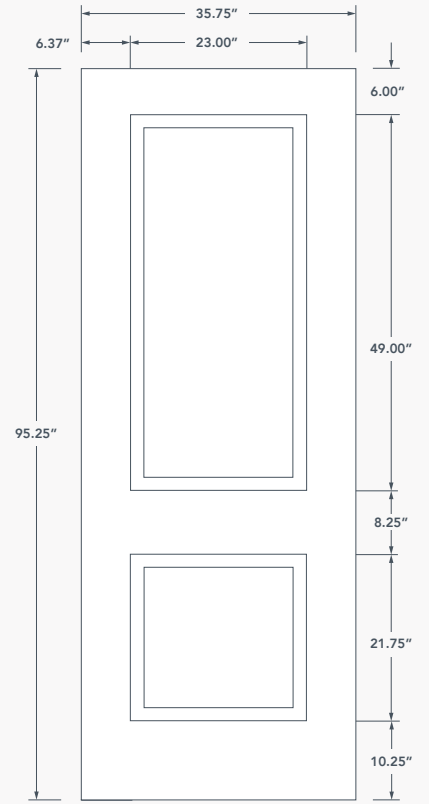

The Smooth Series Two Panel Door (DRS22) combines a smooth, white skin and simple two panel design for a clean, minimal look. The door also comes with a 10" bottom rail, a flat surface for easy kick plate installation. It is available in 6/8, 7/0, and 8/0 heights as well as a 20 Minute Fire Rated option, allowing this simple statement to fit any home.

6'8" SMOOTH SERIES - DRS22

3'0" x 6'8"

2'10" x 6'8"

2'8" x 6'8"

7'0" SMOOTH SERIES - DRS2270

3'0" x 7'0"

2'10" x 7'0"

2'8" x 7'0"

8'0" SMOOTH SERIES - DRS2280

3'0" x 8'0"

2'10" x 8'0"

2'8" x 8'0"

2 PANEL DOOR 10" BOTTOM RAIL

SMOOTH SERIES

AVAILABLE WIDTHS

6'8", 7'0" or 8'0" DOOR

2'8" • 2'10" • 3'0"