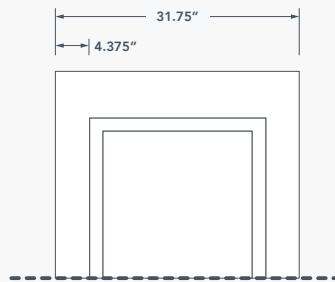

6'8" SMOOTH SERIES - DRS22

3'0" x 6'8"

2'10" x 6'8"

2'8" x 6'8"

7'0" SMOOTH SERIES - DRS2270

3'0" x 7'0"

2'10" x 7'0"

2'8" x 7'0"

8'0" SMOOTH SERIES - DRS2280

3'0" x 8'0"

2'10" x 8'0"

2'8" x 8'0"

2 PANEL DOOR 10" BOTTOM RAIL

SMOOTH SERIES

AVAILABLE WIDTHS

6'8", 7'0" or 8'0" DOOR

2'8" • 2'10" • 3'0"