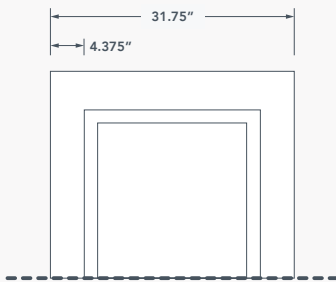

The Smooth Series Two Panel Door (DRS22) combines a smooth, white skin and simple two panel design for a clean, minimal look. The door also comes with a 10" bottom rail, a flat surface for easy kick plate installation. It is available in 6/8, 7/0, and 8/0 heights as well as a 20 Minute Fire Rated option, allowing this simple statement to fit any home.

6'8" SMOOTH SERIES - DRS22

3'0" x 6'8"

2'10" x 6'8"

2'8" x 6'8"

7'0" SMOOTH SERIES - DRS2270

3'0" x 7'0"

2'10" x 7'0"

2'8" x 7'0"

2'8" • 2'10" • 3'0"