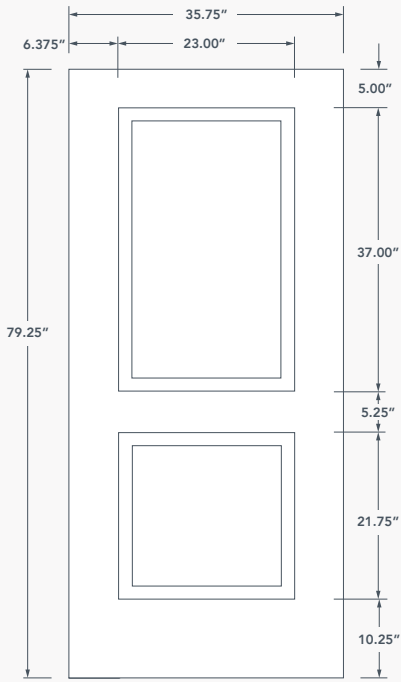

10" BOTTOM RAIL 2 PANEL DOOR

SMOOTH SERIES

6'8", 7'0" or 8'0" DOOR

AVAILABLE WIDTHS

2'8" • 2'10" • 3'0"

DRS22

DRS2270

DRS2280

The Smooth Series Two Panel Door (DRS22) combines a smooth, white skin and simple two panel design for a clean, minimal look. The door also comes with a 10" bottom rail, a flat surface for easy kick plate installation. It is available in 6/8, 7/0, and 8/0 heights as well as a 20 Minute Fire Rated option, allowing this simple statement to fit any home.

6'8" SMOOTH SERIES - DRS22

3'0" x 6'8"

2'10" x 6'8"

2'8" x 6'8"

7'0" SMOOTH SERIES - DRS2270

3'0" x 7'0"

2'10" x 7'0"

2'8" x 7'0"

2'8" • 2'10" • 3'0"