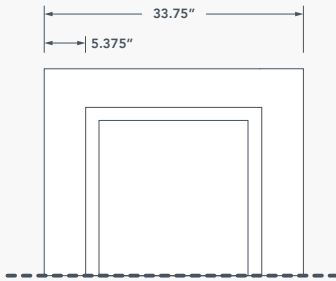

The Smooth Series Two Panel Door (DRS22) combines a smooth, white skin and simple two panel design for a clean, minimal look. The door also comes with a 10" bottom rail, a flat surface for easy kick plate installation. It is available in 6/8, 7/0, and 8/0 heights as well as a 20 Minute Fire Rated option, allowing this simple statement to fit any home.

6'8" SMOOTH SERIES - DRS22

3'0" x 6'8"

2'10" x 6'8"

2'8" x 6'8"

7'0" SMOOTH SERIES - DRS2270

3'0" x 7'0"

2'10" x 7'0"

2'8" x 7'0"

2'8" • 2'10" • 3'0"