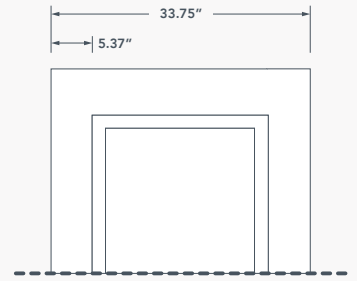

6'8" SMOOTH SERIES - DRS22

3'0" x 6'8"

2'10" x 6'8"

2'8" x 6'8"

7'0" SMOOTH SERIES - DRS2270

3'0" x 7'0"

2'10" x 7'0"

2'8" x 7'0"

8'0" SMOOTH SERIES - DRS2280

3'0" x 8'0"

2'10" x 8'0"

2'8" x 8'0"

2 PANEL DOOR 10" BOTTOM RAIL

SMOOTH SERIES

AVAILABLE WIDTHS

6'8", 7'0" or 8'0" DOOR

2'8" • 2'10" • 3'0"