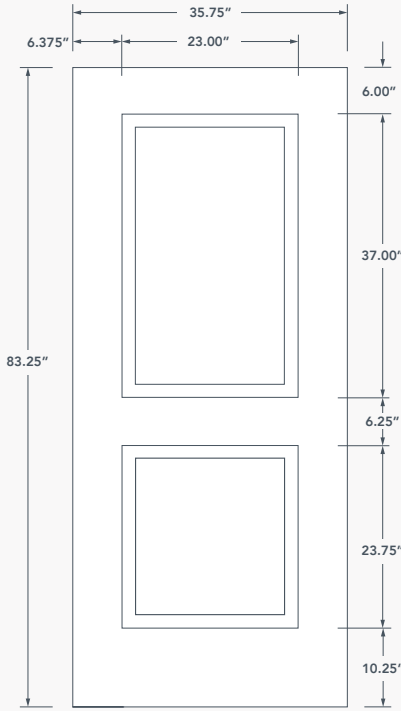

The Smooth Series Two Panel Door (DRS22) combines a smooth, white skin and simple two panel design for a clean, minimal look. The door also comes with a 10" bottom rail, a flat surface for easy kick plate installation. It is available in 6/8, 7/0, and 8/0 heights as well as a 20 Minute Fire Rated option, allowing this simple statement to fit any home.

6'8" SMOOTH SERIES - DRS22

3'0" x 6'8"

2'10" x 6'8"

2'8" x 6'8"

7'0" SMOOTH SERIES - DRS2270

3'0" x 7'0"

2'10" x 7'0"

2'8" x 7'0"

8'0" SMOOTH SERIES - DRS2280

3'0" x 8'0"

2'10" x 8'0"

2'8" x 8'0"

2 PANEL DOOR 10" BOTTOM RAIL

SMOOTH SERIES

AVAILABLE WIDTHS

6'8", 7'0" or 8'0" DOOR

2'8" • 2'10" • 3'0"