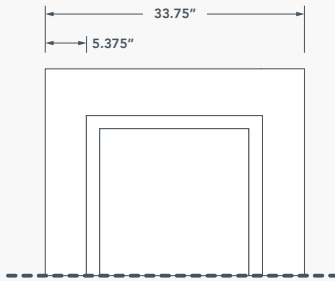

6'8" SMOOTH SERIES - DRS22

3'0" x 6'8"

2'10" x 6'8"

2'8" x 6'8"

7'0" SMOOTH SERIES - DRS2270

3'0" x 7'0"

2'10" x 7'0"

2'8" x 7'0"

8'0" SMOOTH SERIES - DRS2280

3'0" x 8'0"

2'10" x 8'0"

2'8" x 8'0"

2 PANEL DOOR 10" BOTTOM RAIL

SMOOTH SERIES

AVAILABLE WIDTHS

6'8", 7'0" or 8'0" DOOR

2'8" • 2'10" • 3'0"