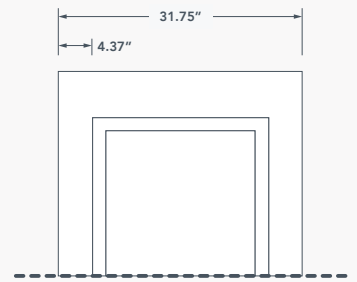

6'8" SMOOTH SERIES - DRS22

3'0" x 6'8"

2'10" x 6'8"

2'8" x 6'8"

7'0" SMOOTH SERIES - DRS2270

3'0" x 7'0"

2'10" x 7'0"

2'8" x 7'0"

8'0" SMOOTH SERIES - DRS2280

3'0" x 8'0"

2'10" x 8'0"

2'8" x 8'0"

2 PANEL DOOR 10" BOTTOM RAIL

SMOOTH SERIES

AVAILABLE WIDTHS

6'8", 7'0" or 8'0" DOOR

2'8" • 2'10" • 3'0"